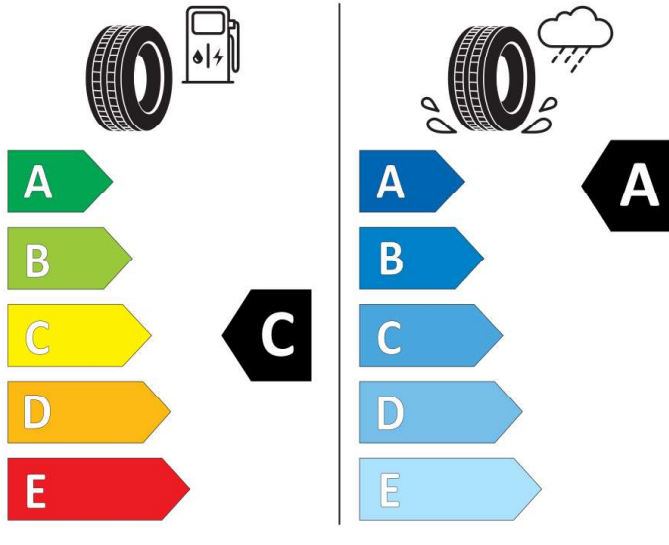

FALKEN FK453CC

351322

215/50R18 92 W

Cl

2020/740