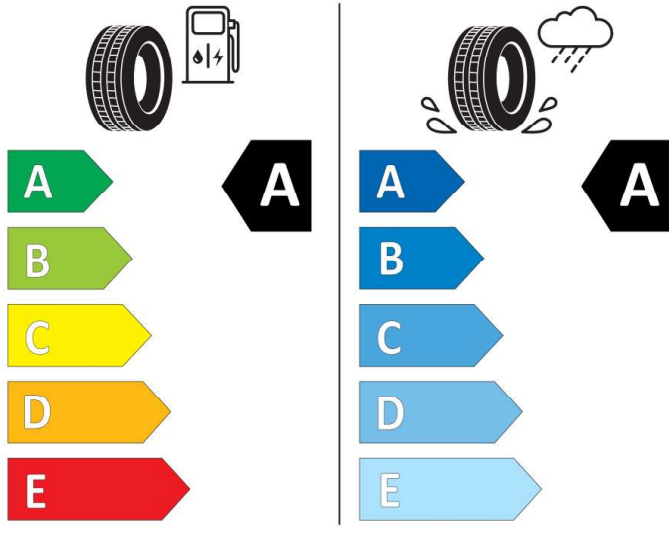

2020/740

GOOD YEAR

546607

185/65R15 88 H

Cl

2020/740

BRIDGESTONE

13945