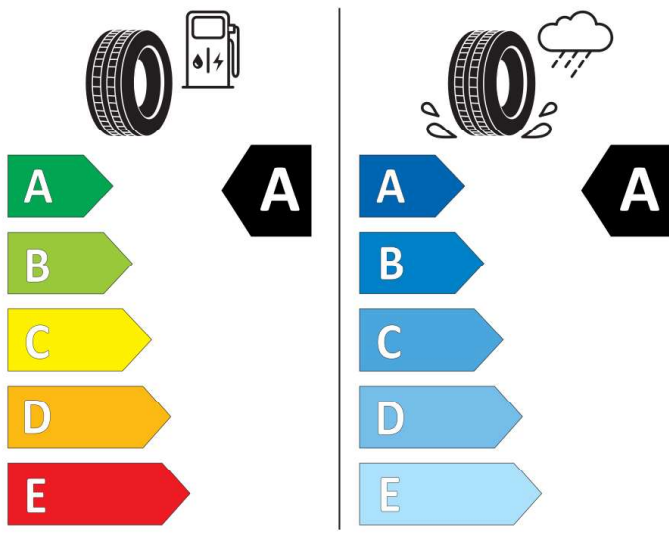

BRIDGESTONE

13945

185/65 R15 88 H

Cl