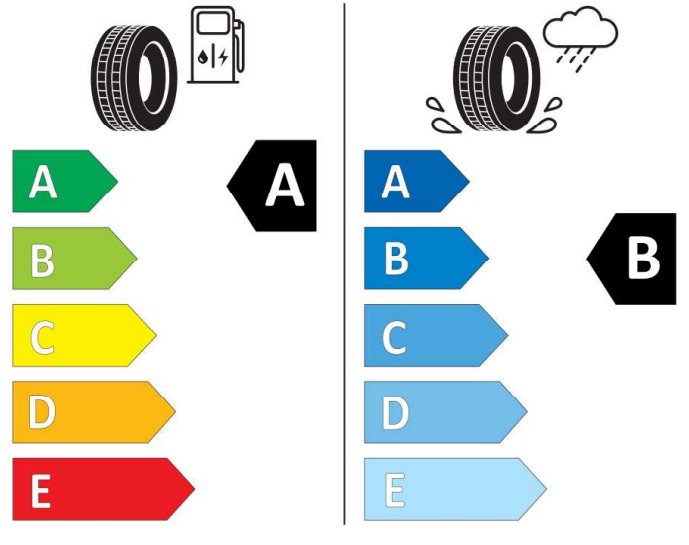

2020/740

GOOD YEAR

546607

185/65R15 88 H

Cl

2020/740

BRIDGESTONE

13945