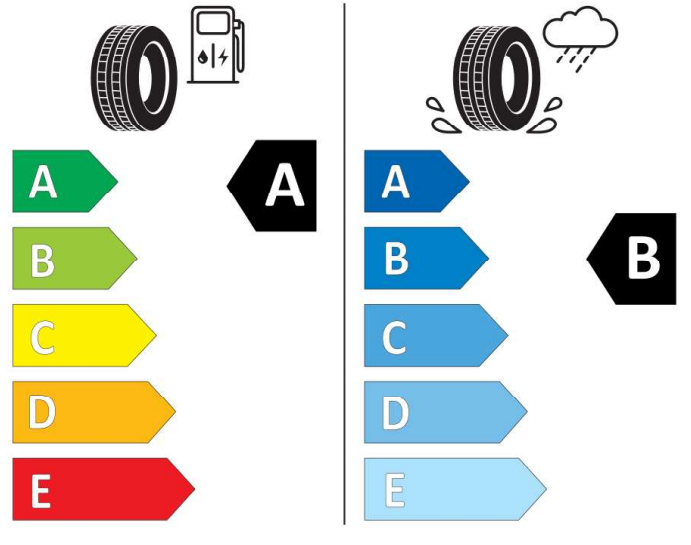

GOOD YEAR

574604

185/65R15 88 H

Cl

2020/740