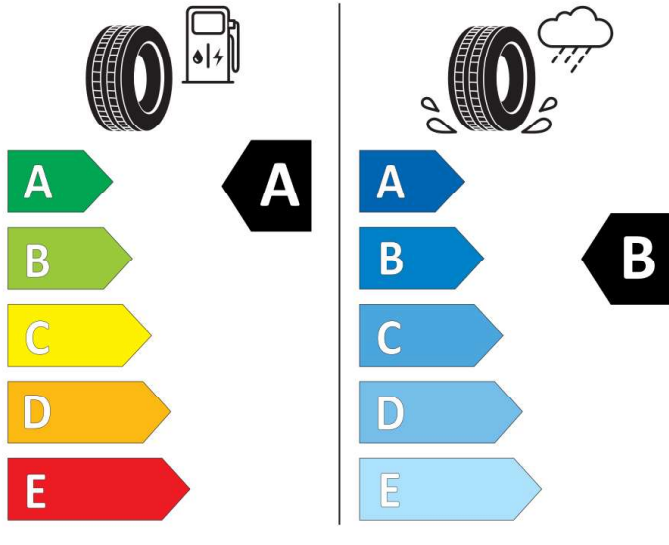

Hankook

1024353

185/65R15 88 H

Cl

2020/740

GOOD YEAR

574604

185/65R15 88 H