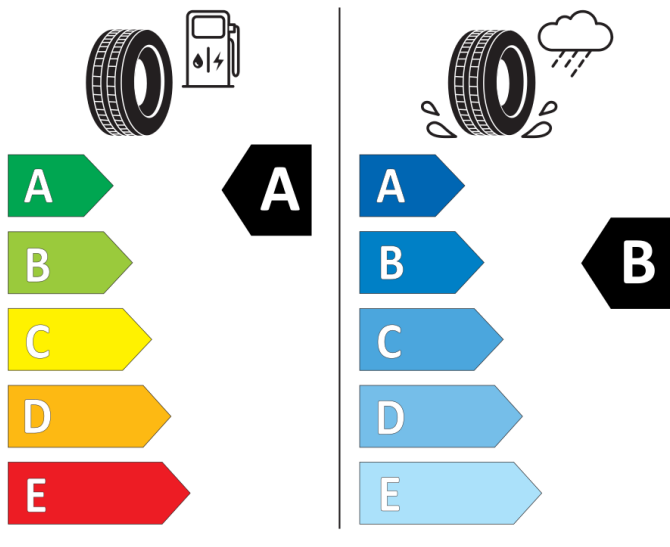

GOOD YEAR

546883

215/65R17 99 V

Cl

2020/740

Continental

0358404

215/65 R 17 99 V

Cl

2020/740

Hankook

1024355

215/65R17 99 V

Cl

2020/740