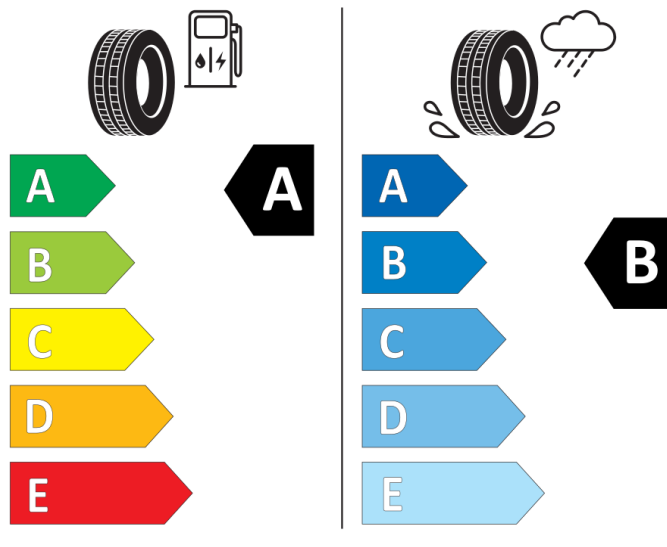

GOOD YEAR

546883

215/65R17 99 V

Cl

2020/740

Continental

0358404

215/65 R 17 99 V

Cl

2020/740

Hankook

1024355

215/65R17 99 V

Cl

2020/740