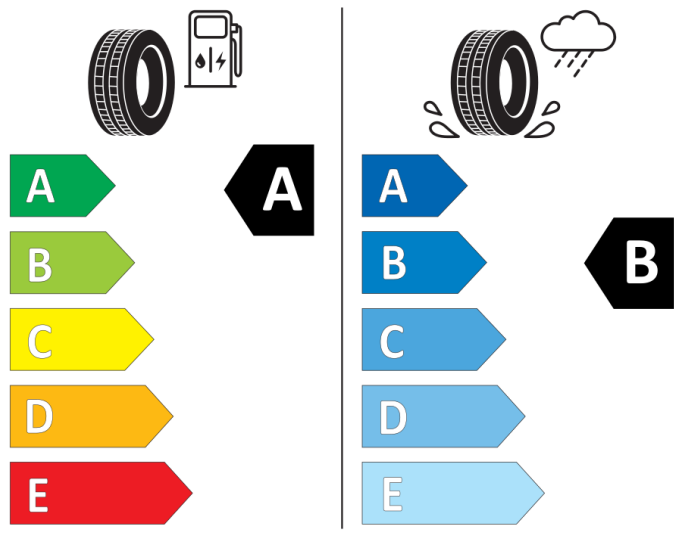

2020/740

Continental

0358149

215/60 R 16 95 V

Cl

2020/740

BRIDGESTONE

13951