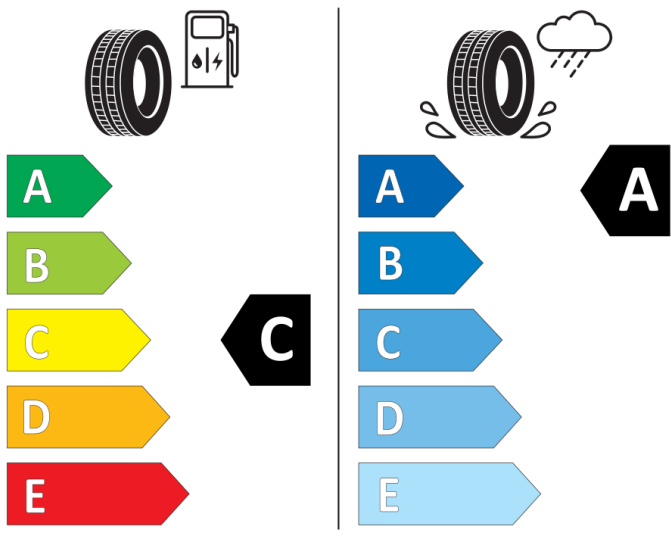

FALKEN FK453CC

351322

215/50R18 92 W

Cl

2020/740