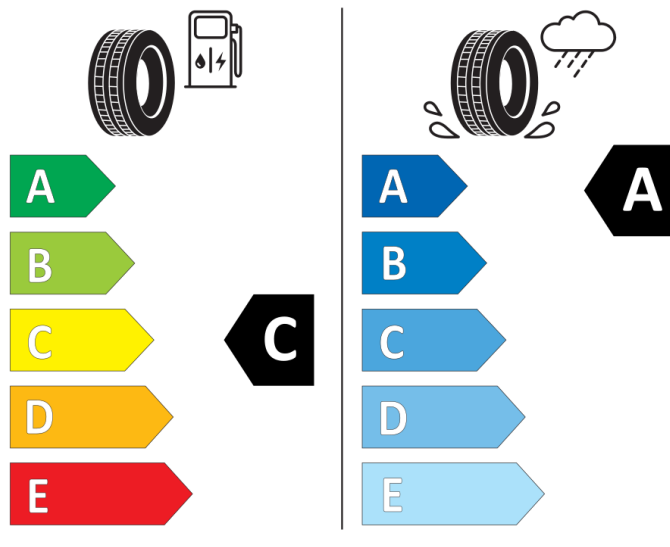

BRIDGESTONE

13878

215/50 R18 92 W

Cl