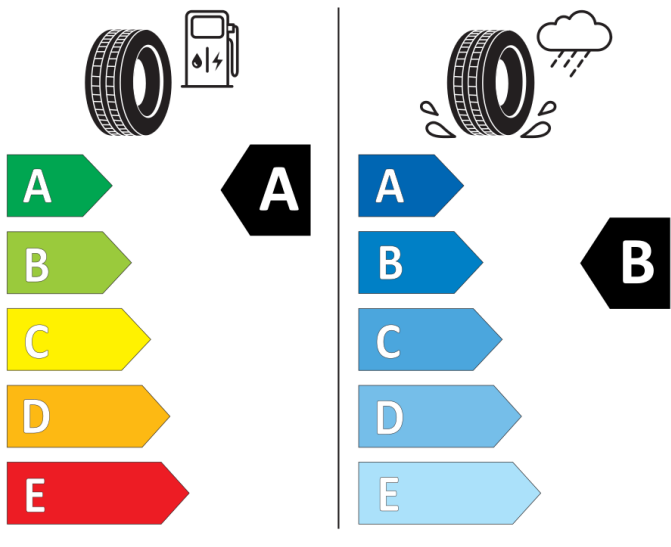

GOOD YEAR

546607

185/65R15 88 H

Cl

2020/740

Continental

0311061

185/65 R 15 88 H