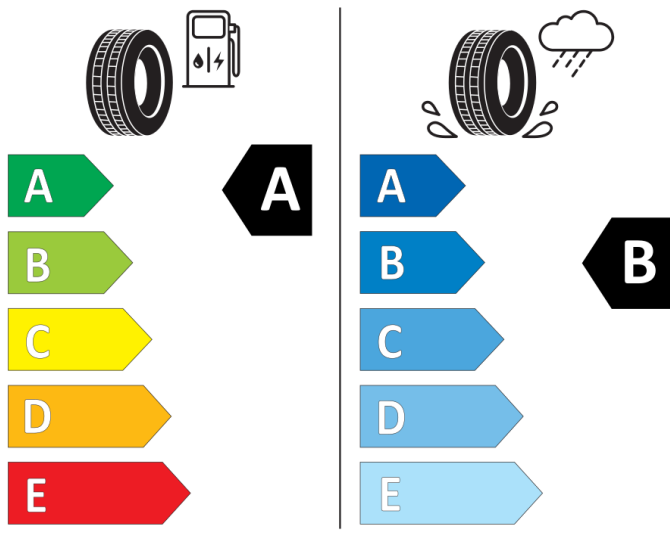

Continental

0311061

185/65 R 15 88 H

Cl

2020/740