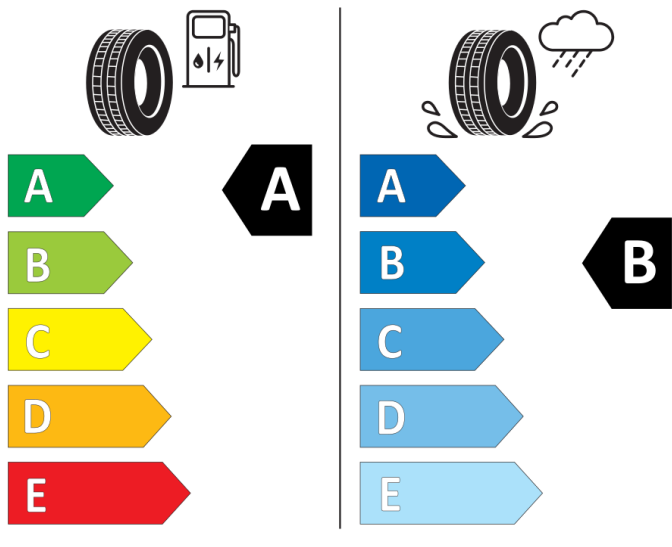

GOOD YEAR

545820

215/55R18 95 T

C1

2020/740

BRIDGESTONE

13942

215/55 R18 95 T

C1

2020/740

Continental

0311335

215/55 R 18 95 T

C1

2020/740