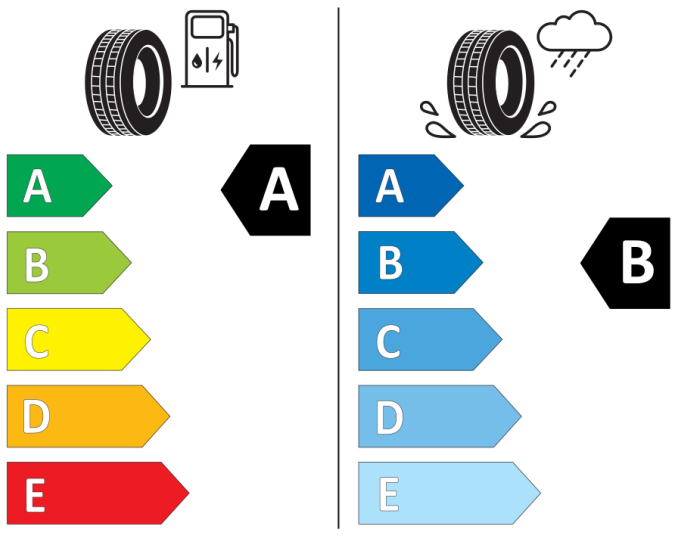

GOOD YEAR

545820

215/55R18 95 T

C1

2020/740

BRIDGESTONE

13942

215/55 R18 95 T

C1

2020/740

Continental

0311335

215/55 R 18 95 T

C1

2020/740