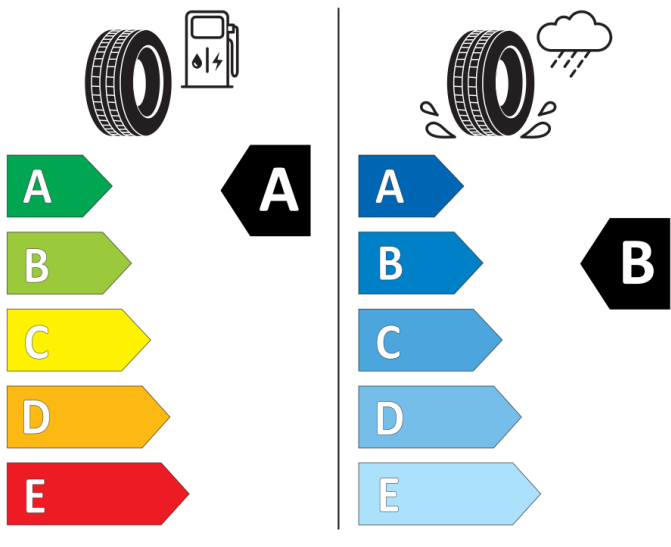

MICHELIN

374250

215/55R17 94 V

Cl

2020/740