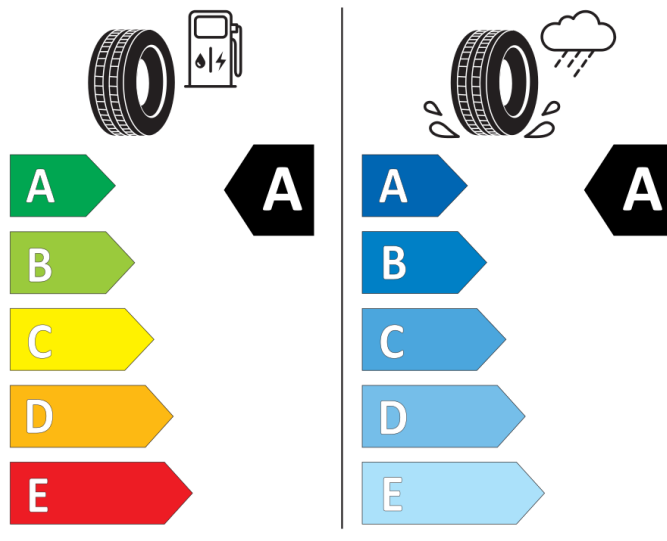

2020/740

BRIDGESTONE

13952

215/55 R17 94 V

Cl