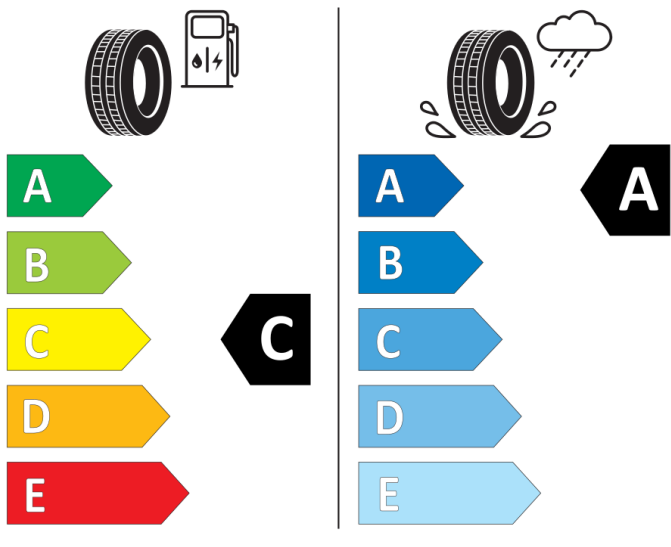

BRIDGESTONE

13878

215/50 R18 92 W

Cl

2020/740

Continental

0358217

215/55 R 17 94 V