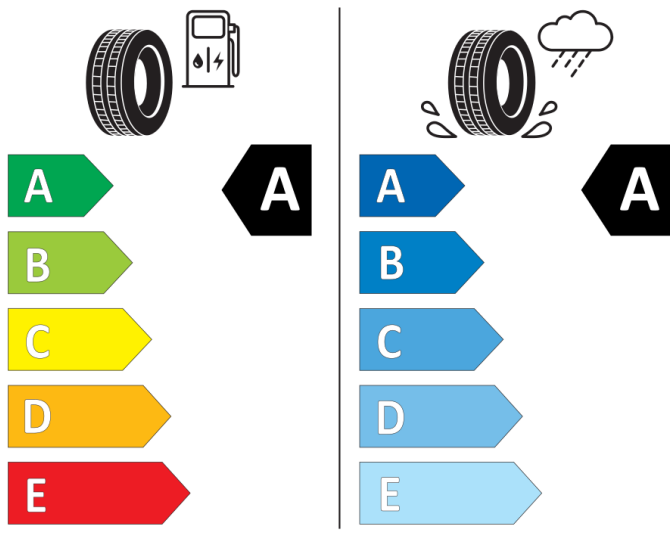

GOOD YEAR

547003

215/55R17 94 V

Cl

2020/740

BRIDGESTONE

13952

215/55 R17 94 V