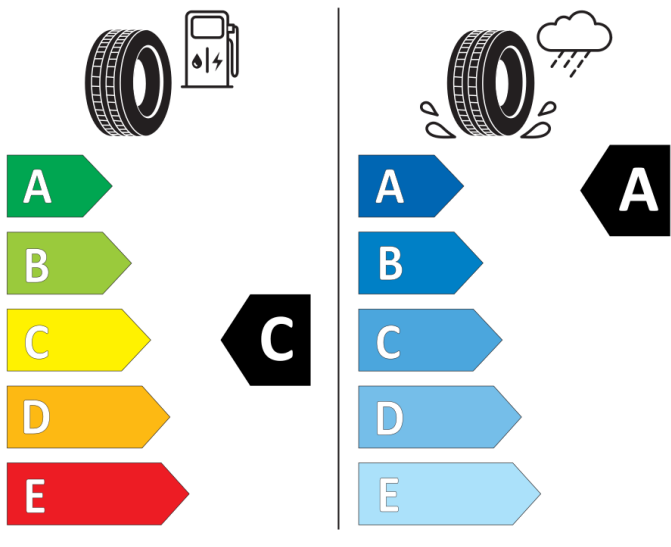

BRIDGESTONE

13878

215/50 R18 92 W

Cl

2020/740