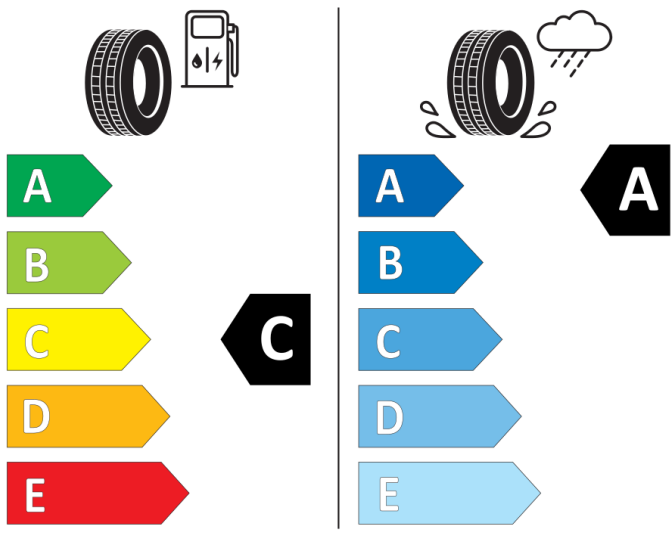

FALKEN FK453CC

351322

215/50R18 92 W

Cl

2020/740