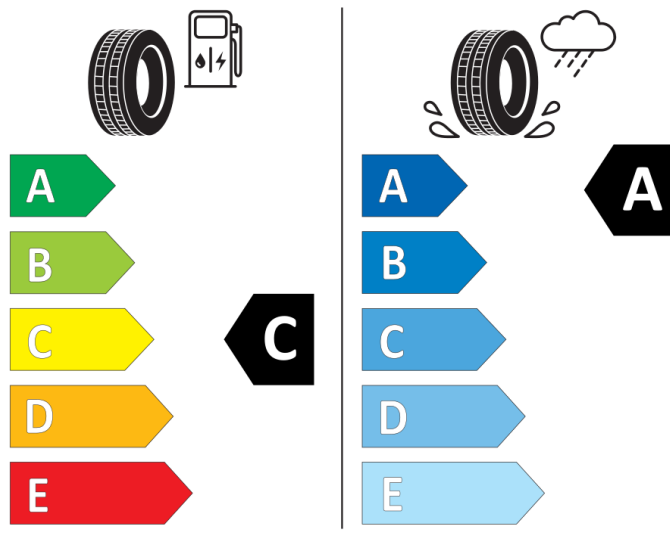

FALKEN FK453CC

351322

215/50R18 92 W

Cl

2020/740