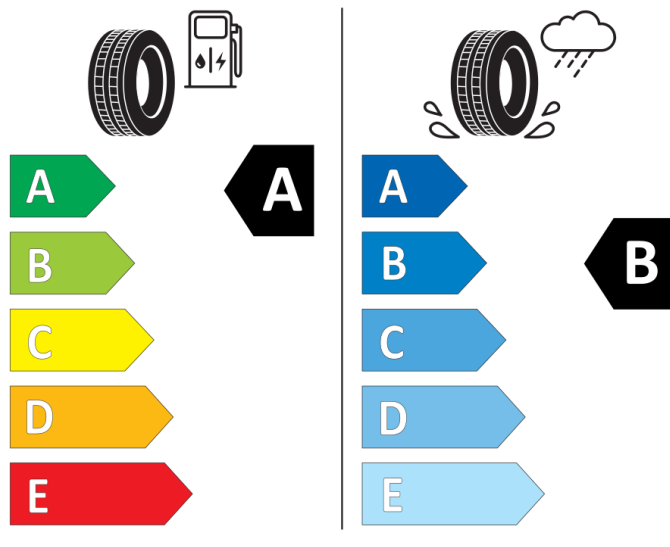

MICHELIN

374250

215/55R17 94 V

Cl