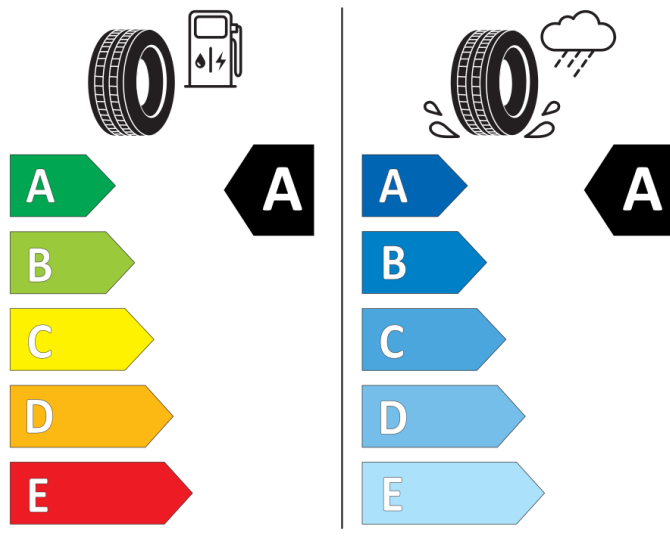

Continental

0358217

215/55 R 17 94 V

Cl

2020/740